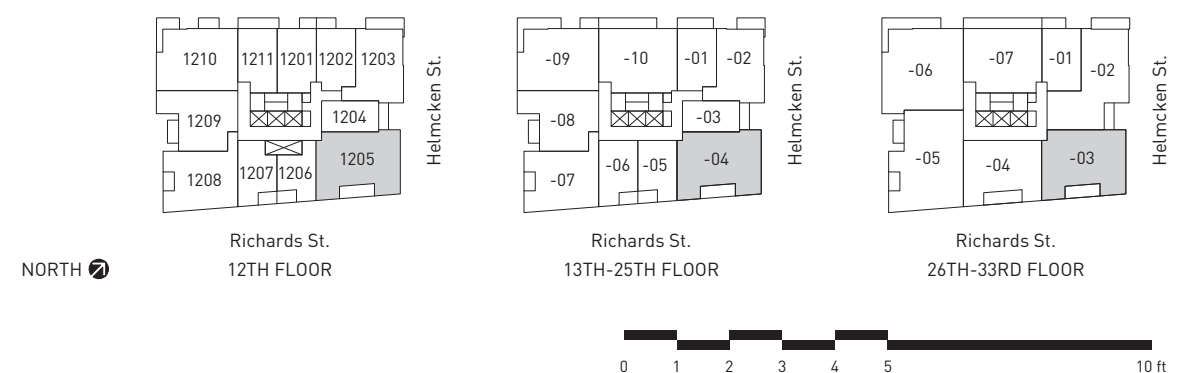

Richards St.
12TH FLOOR

Richards St.
13TH-25TH FLOOR

KITCHEN SPECIFICATIONS

- Sub-Zero 30" integrated fridge with built-in bottom-mount freezer
- Miele 30" stainless steel gas cooktop
- Miele 30" convection oven
- Miele 24" steam oven
- Miele 24" integrated dishwasher
- 30" integrated hood fan
- Panasonic stainless steel microwave with cyclonic inverter
- Full-height pull-out pantry with integrated lighting