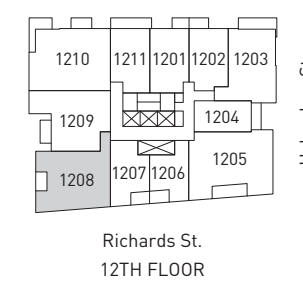

KITCHEN SPECIFICATIONS

- Sub-Zero 30" integrated fridge with built-in bottom-mount freezer
- Miele 30" stainless steel gas cooktop
- Miele 30" convection oven
- Miele 24" steam oven
- Miele 24" integrated dishwasher
- 30" integrated hood fan
- Panasonic stainless steel microwave with cyclonic inverter
- Full-height pull-out pantry with integrated lighting
- LeMans swivel pantry