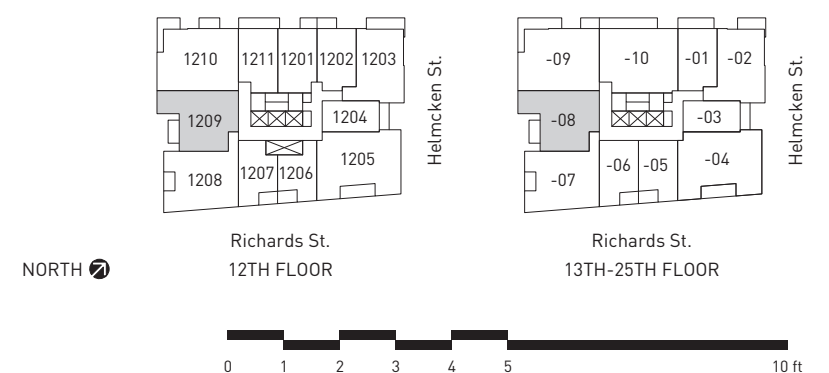

KITCHEN SPECIFICATIONS

- Sub-Zero 30" integrated fridge with built-in bottom-mount freezer
- Miele 24" stainless steel gas cooktop
- Miele 24" convection oven
- Miele 24" integrated dishwasher
- 24" integrated hood fan
- Panasonic stainless steel microwave with cyclonic inverter
- Full-height pull-out pantry with integrated lighting