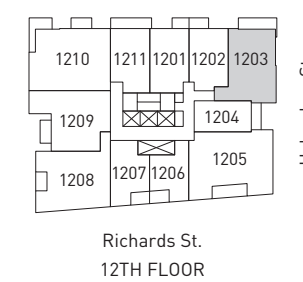

- 24" integrated hood fan
- Panasonic stainless steel microwave with cyclonic inverter
- LeMans swivel pantry

NORTH  Richards St.
13TH-25TH FLOOR

KITCHEN SPECIFICATIONS

- Sub-Zero 30" integrated fridge with built-in bottom-mount freezer
- Miele 24" stainless steel gas cooktop
- Miele 24" convection oven
- Miele 24" steam oven
- Miele 24" integrated dishwasher
- 24" integrated hood fan
- Panasonic stainless steel microwave with cyclonic inverter
- Full-height pull-out pantry with integrated lighting