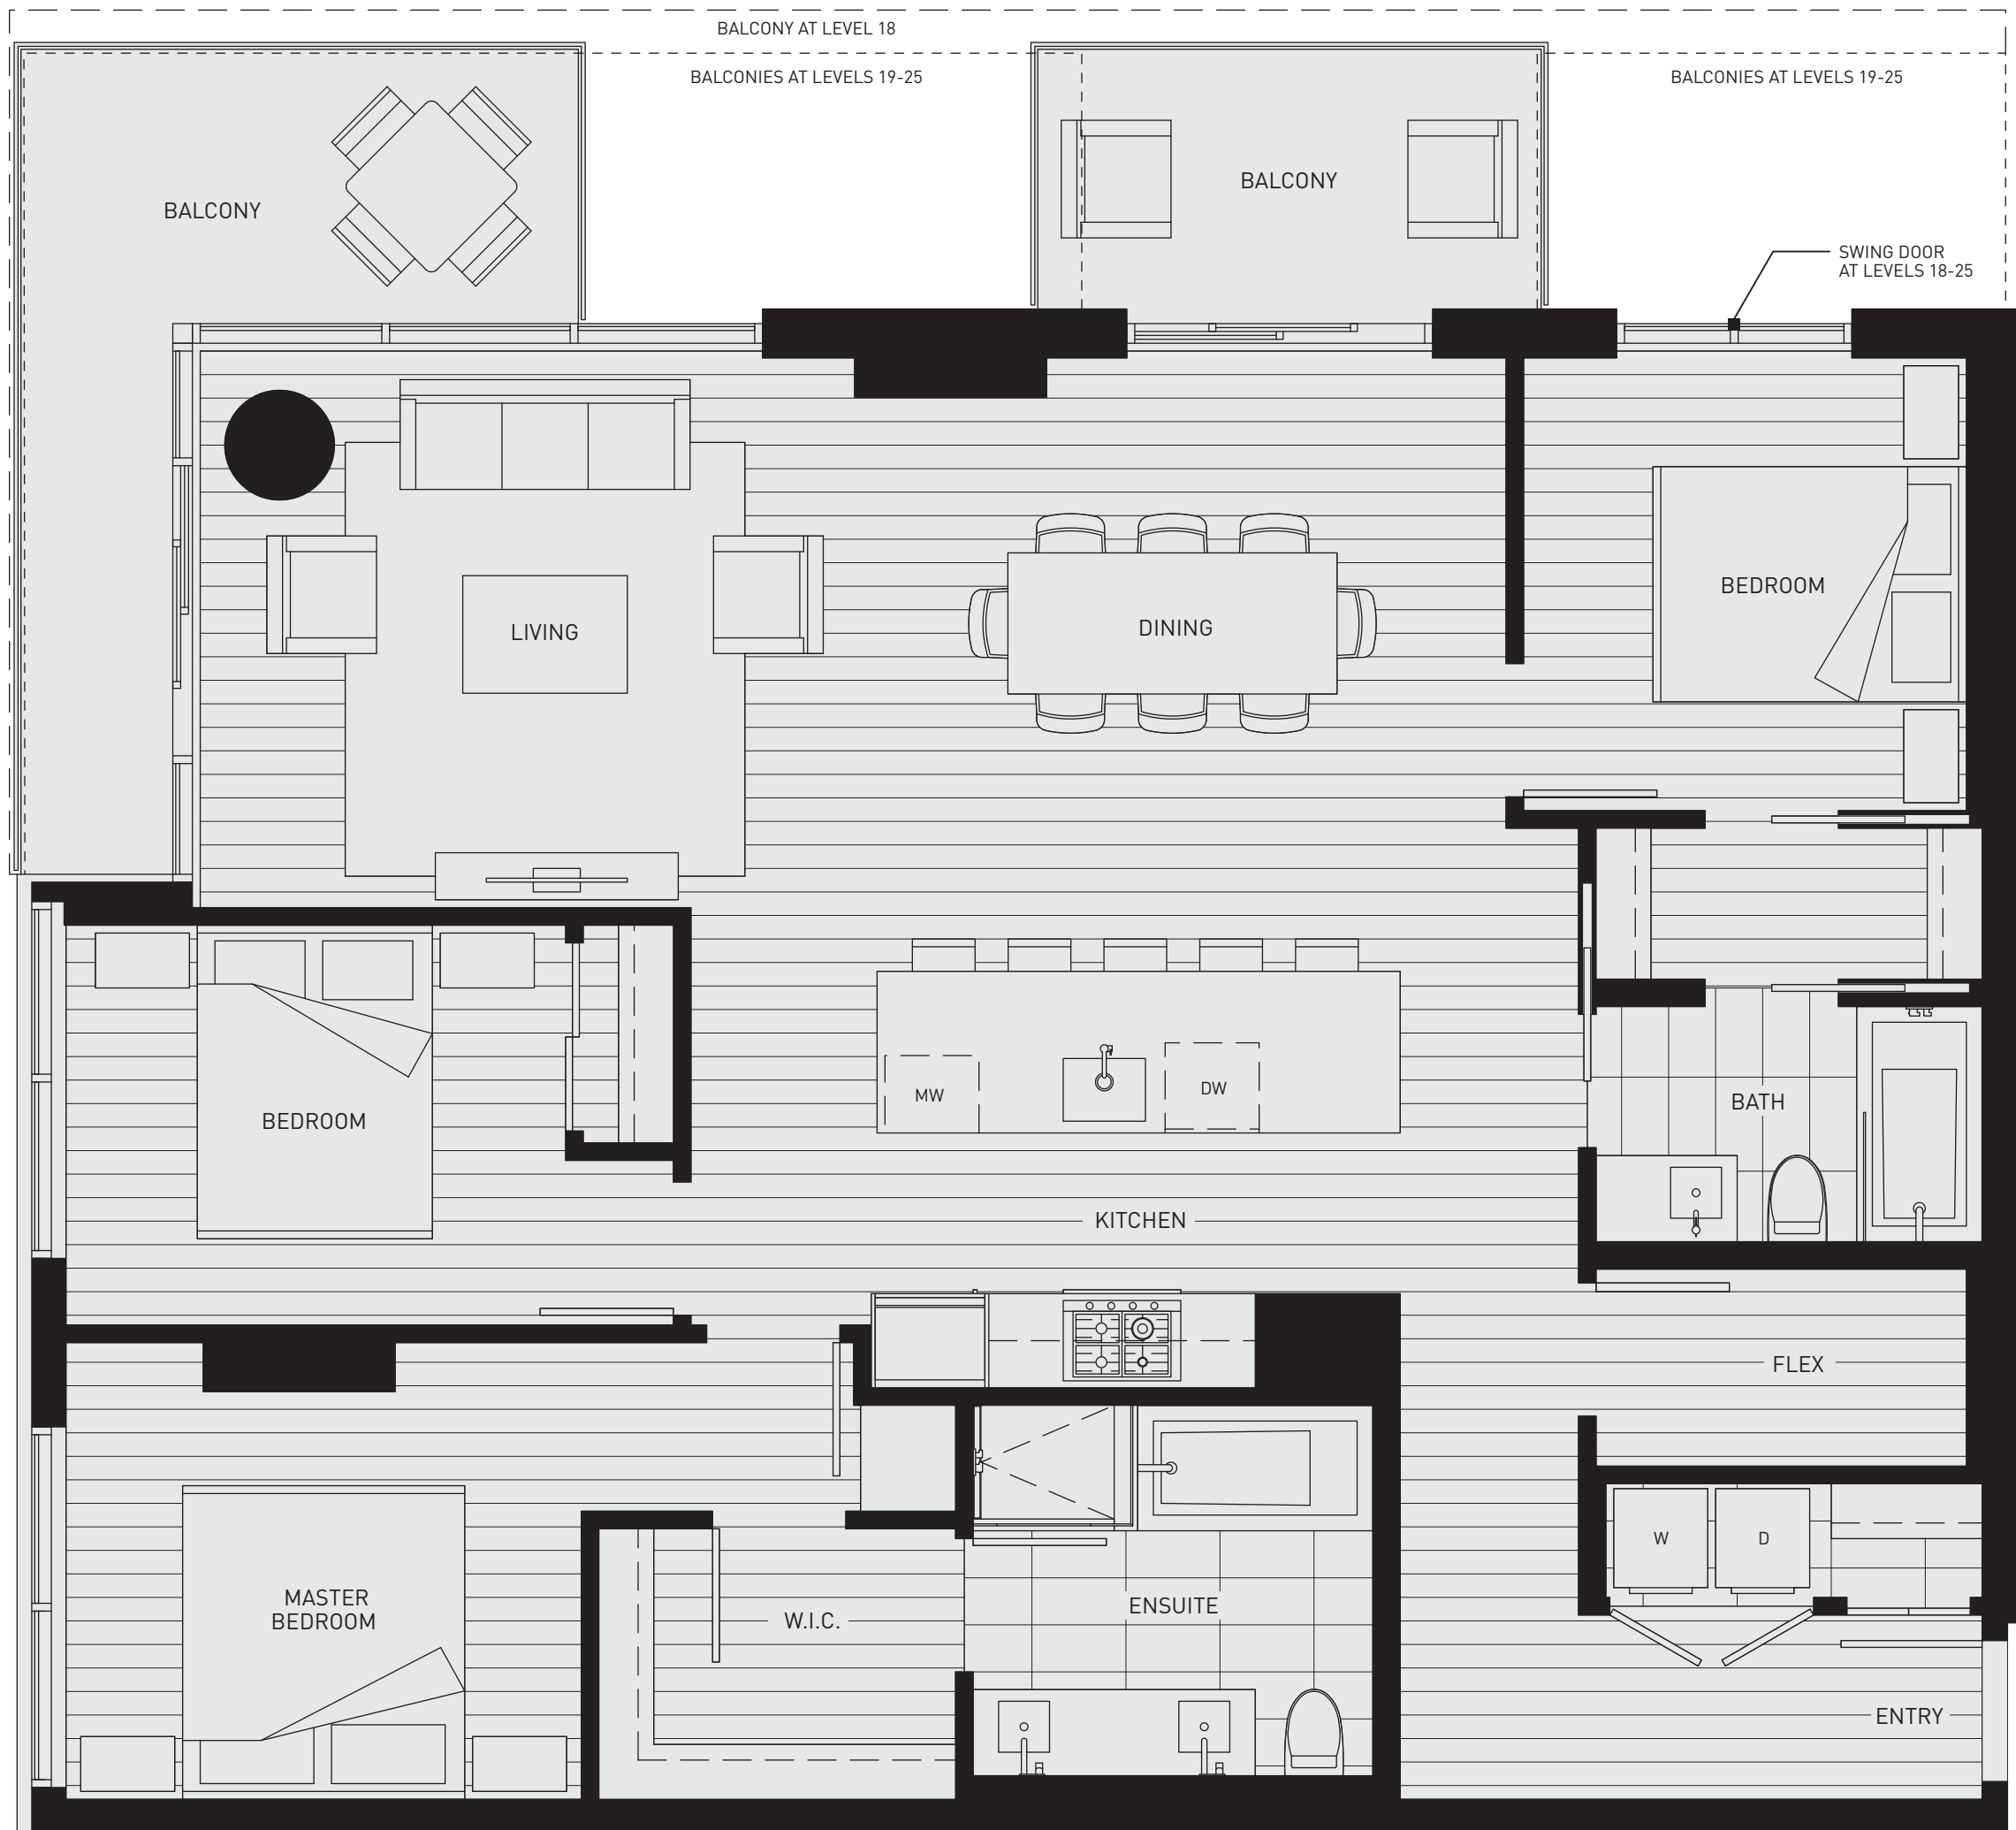

NORTH  Richards St.
13TH-25TH FLOOR

KITCHEN SPECIFICATIONS

- Miele 24" integrated fridge with built-in bottom-mount freezer
- Miele 24" stainless steel gas cooktop
- Miele 24" convection wall oven
- Miele 24" integrated dishwasher

- 24" integrated hood fan
- Panasonic stainless steel microwave with cyclonic inverter
- LeMans swivel pantry

NORTH  Richards St.
13TH-25TH FLOOR

KITCHEN SPECIFICATIONS

- Sub-Zero 30" integrated fridge with built-in bottom-mount freezer
- Miele 24" stainless steel gas cooktop
- Miele 24" convection oven
- Miele 24" steam oven
- Miele 24" integrated dishwasher
- 24" integrated hood fan
- Panasonic stainless steel microwave with cyclonic inverter
- Full-height pull-out pantry with integrated lighting

KITCHEN SPECIFICATIONS

- Sub-Zero 30" integrated fridge with built-in bottom-mount freezer
- Miele 24" stainless steel gas cooktop
- Miele 24" convection oven
- Miele 24" integrated dishwasher
- 24" integrated hood fan
- Panasonic stainless steel microwave with cyclonic inverter
- Full-height pull-out pantry with integrated lighting

Richards St.
12TH FLOOR

Richards St.
13TH-25TH FLOOR

KITCHEN SPECIFICATIONS

- Sub-Zero 30" integrated fridge with built-in bottom-mount freezer
- Miele 30" stainless steel gas cooktop
- Miele 30" convection oven
- Miele 24" steam oven
- Miele 24" integrated dishwasher
- 30" integrated hood fan
- Panasonic stainless steel microwave with cyclonic inverter
- Full-height pull-out pantry with integrated lighting