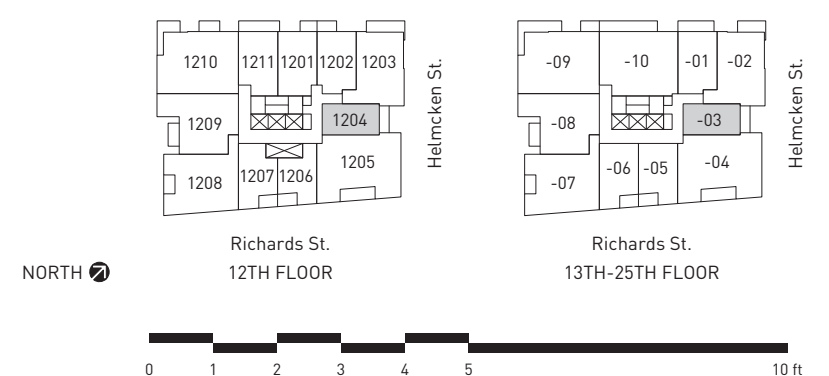

KITCHEN SPECIFICATIONS

- Miele 24" integrated fridge with built-in bottom-mount freezer
- Miele 24" stainless steel gas cooktop
- Miele 24" convection oven
- Miele 24" integrated dishwasher
- 24" integrated hood fan
- Panasonic stainless steel microwave with cyclonic inverter
- Full-height pull-out pantry with integrated lighting